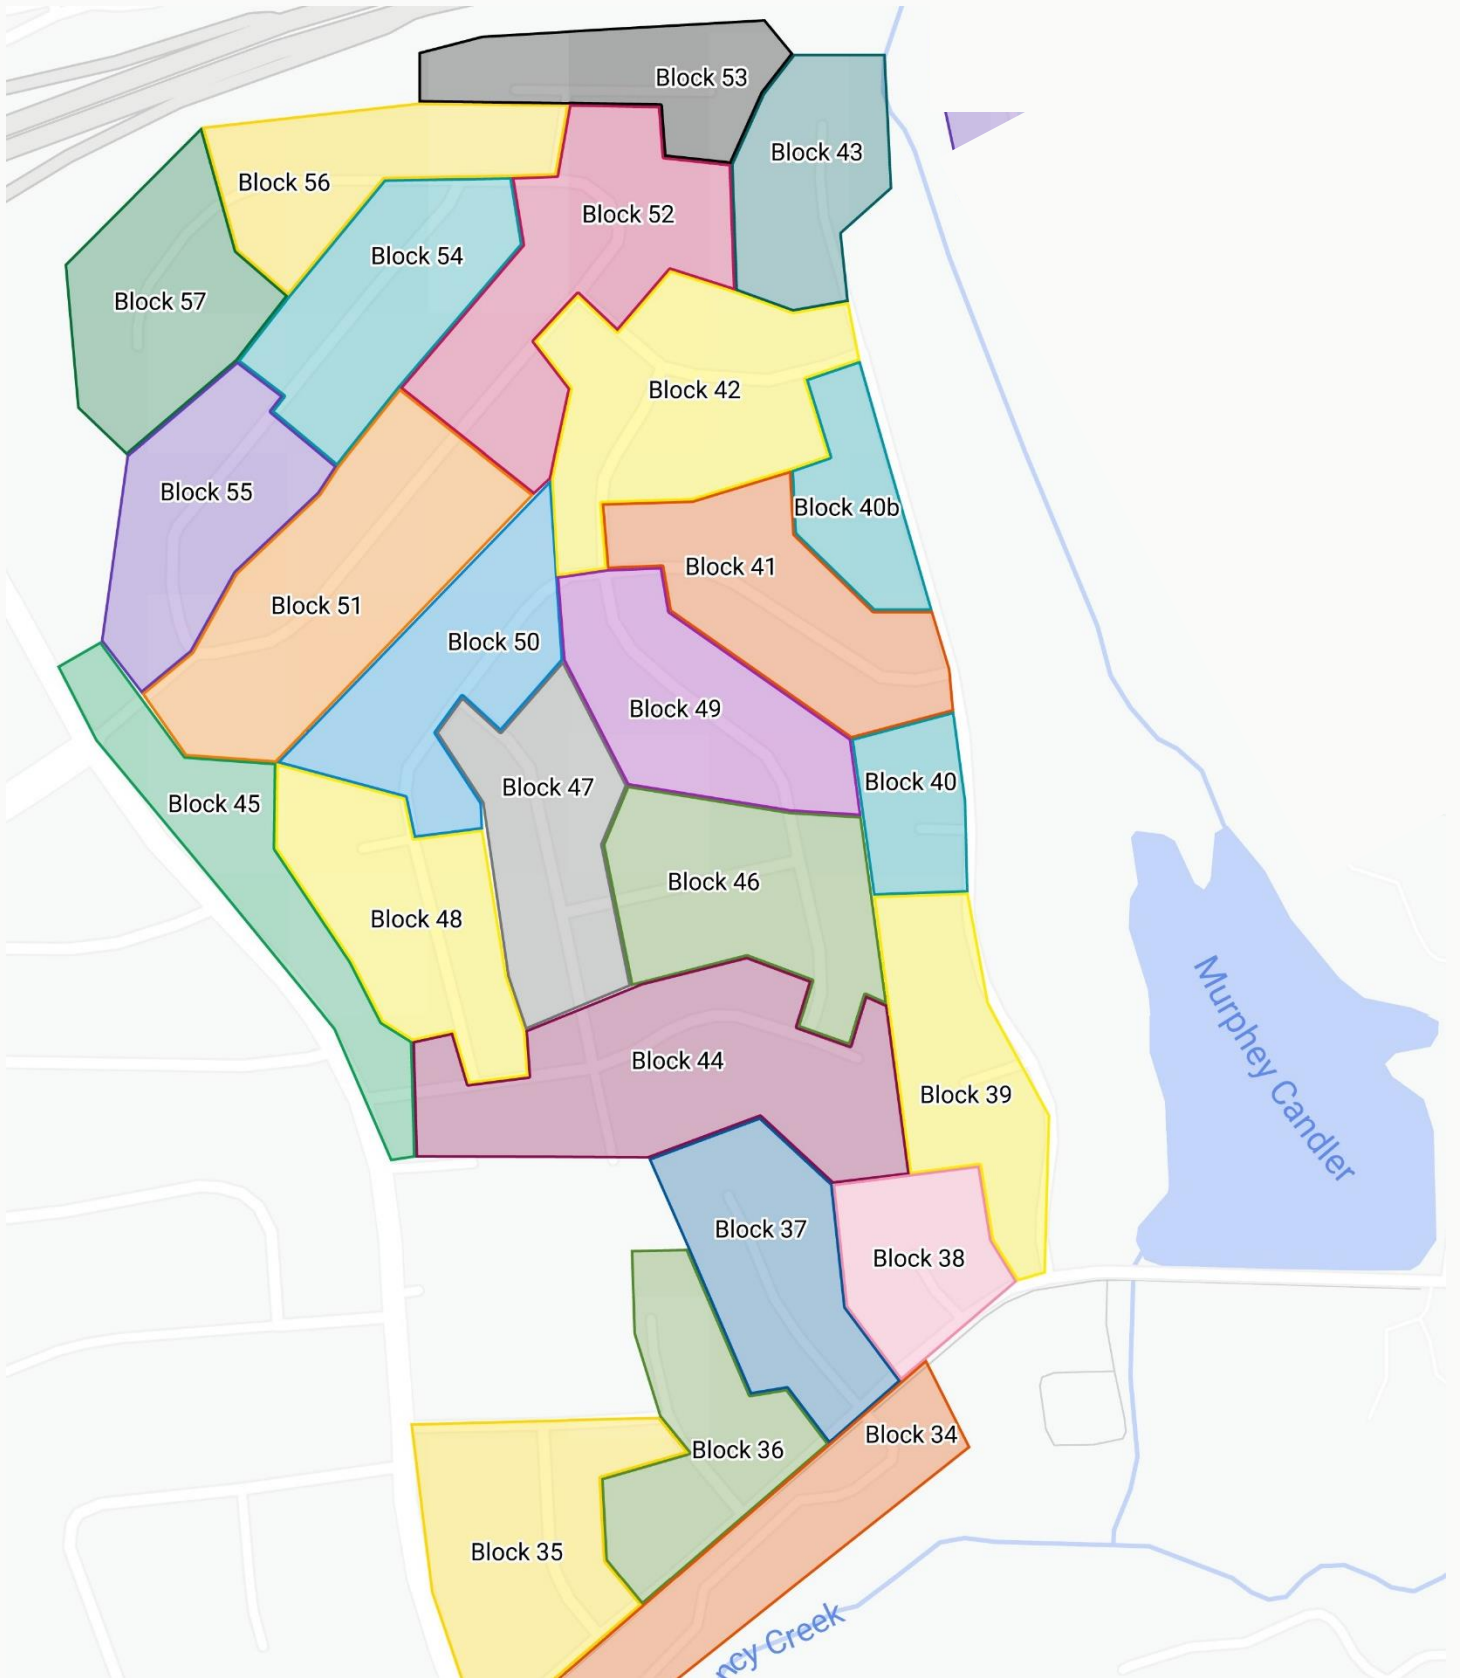

# Murphey Candler Neighborhood Association Block Map – East Side

Visit [www.murpheycandler.com/members/block-map/](http://www.murpheycandler.com/members/block-map/) for an interactive map.

# Murphey Candler Neighborhood Association Block Map – West Side

Visit [www.murpheycandler.com/members/block-map/](http://www.murpheycandler.com/members/block-map/) for an interactive map.