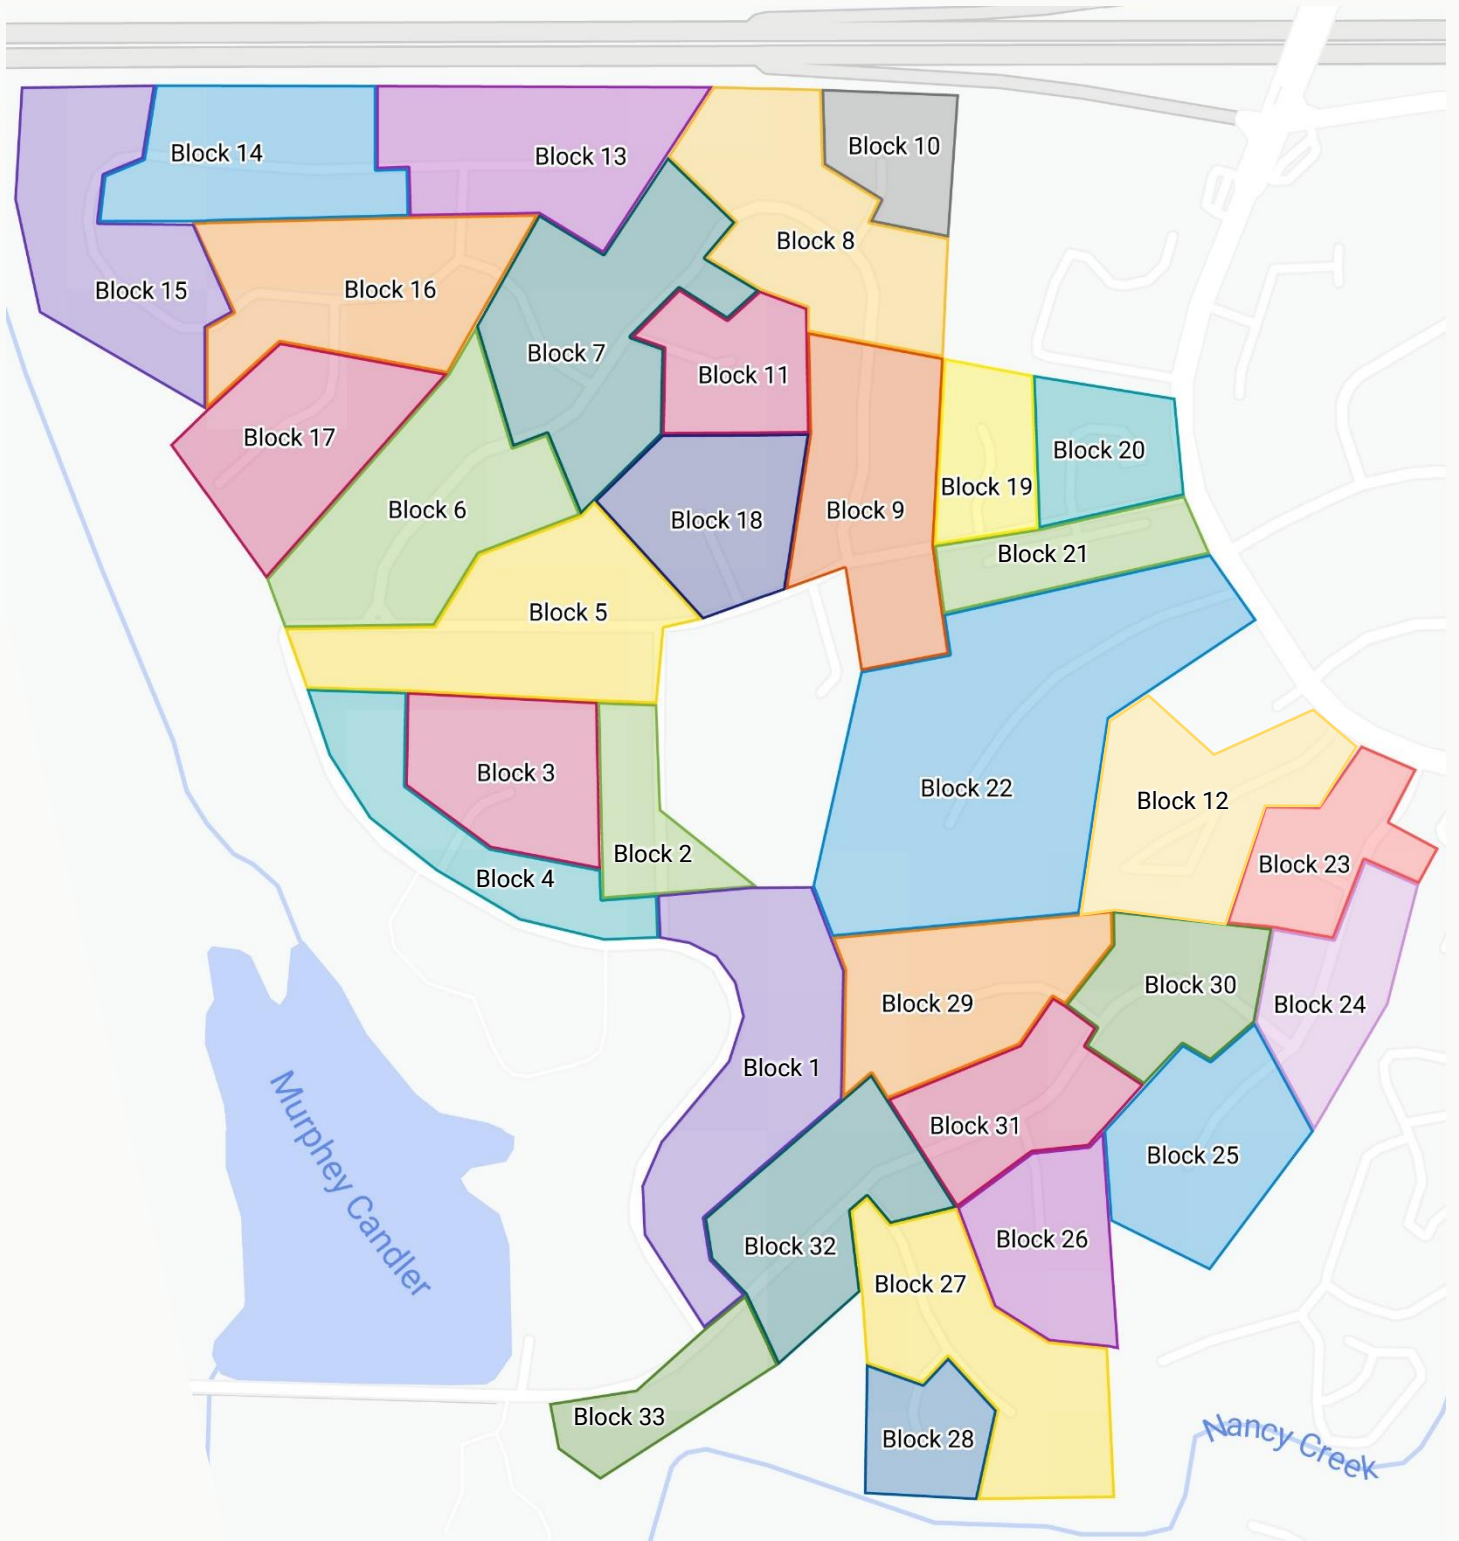

# Murphey Candler Neighborhood Association Block Map – East Side

Visit [www.murpheycandler.com/members/block-map/](http://www.murpheycandler.com/members/block-map/) for an interactive map.

# Murphey Candler Neighborhood Association Block Map – West Side

Visit [www.murpheycandler.com/members/block-map/](http://www.murpheycandler.com/members/block-map/) for an interactive map.